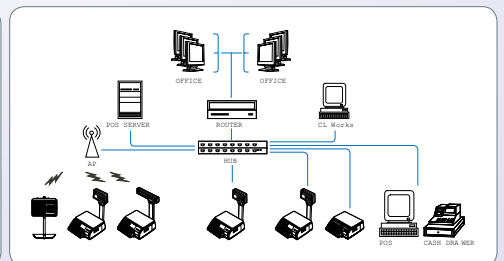

Product line up

CL5500-B

CL5500-P

CL5500-R

CL5500-H

CL5500-S

CL5500-D

Network System

- TCP/IP communication protocol
- IEEE802.11g specification wireless network
- Security system: WEP64/128, WPA, WPA2
- One to one, multi to multi & wired/wireless network
- Network structure for large, medium and small independent markets
- Pre-pack and self-service counter
- Hyper market

One-to-One Network-For small shop, "One-to-One" For mid to large retail market, "Multi-to-Multi" network enables network is perfect to control store data. users to control large amount of PLU and any data transfer.