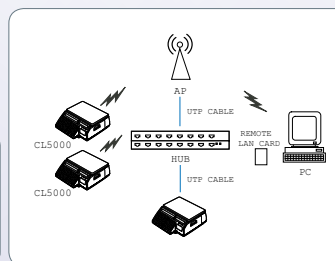

Product line up

CL5500-B

CL5500-P

CL5500-R

CL5500-H

CL5500-S

CL5500-D

Network System

- TCP/IP communication protocol
- IEEE802.11g specification wireless network
- Security system: WEP64/128, WPA, WPA2
- One to one, multi to multi & wired/wireless network
- Network structure for large, medium and small independent markets
- Pre-pack and self-service counter
- Hyper market

One-to-One Network-For small shop, "One-to-One" For mid to large retail market, "Multi-to-Multi" network enables network is perfect to control store data. users to control large amount of PLU and any data transfer.