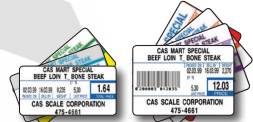

Diverse range of barcodes and label formats

45 basic preset label formats and a diverse range of barcodes. Capable of free format design using CL-WORKS program.