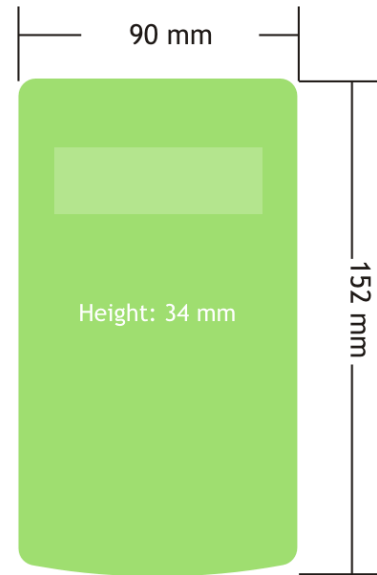

Specifications

Power Supply

Power supply voltage 2.5 to 3.6 Vdc

2 off AA 1.5V primary cells

Battery Life

Based on 2 Ah capacity batteries

Continuous operation 35 hours

Standby mode (powered off) 1.5 years

Radio

Radio type Licence exempt transceiver

Radio frequency 2.4 GHz

Transmit power 10 mW

Range Up to 800 m

Environmental

Operating temperature range -10 to 50 °C

Storage temperature range (no batteries) -40 to 85 °C

Maximum humidity 95% non-condensing

IP rating (ACM and ACMi) IP67/Nema4

Mechanical