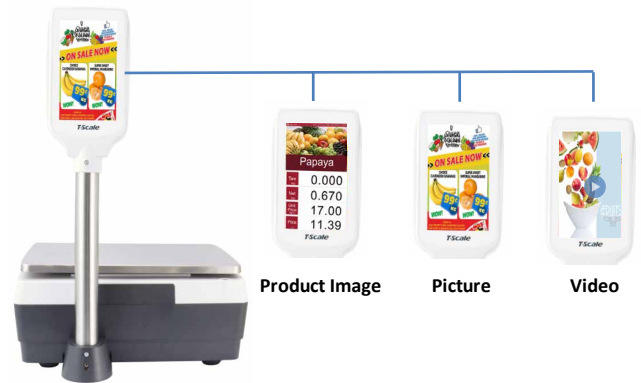

T-Scale

IP Series

Label Printing Scales

IP20

IP30

Color screen | Advertising Customer Display
Support import/export data by U disk | Cassette Type Label Printer
Abundant Interface | Back office Software

IP Series Label Print Scales

Website

Wechat

Color screen

IP20:4.3'Color screen, (480x272px)

Papaya			
Tare	kg	Unit Price	\$/kg
0.000		17.00	
Weight	kg	Total Price	\$
0.670		11.39	

IP30:10' HD Color Display(1280x800px)

W1 Technology Max 15.00kg Min 100.0000g d=510g A2.07.3 2017/07/20 11:53										
kg	Weight	kg	Unit Price	\$/kg	Price					
0.000	0.000	0.00	0.00							
Fruits	Meat	Sea Food	Veggies	More	1	2	3			
Apple	Mango	Orange	Apricot	Banana	4	5	6			
Cantalope	Carambole	Cherry	Dragon Fruit	Grape	7	8	9			
Hawthorn	Kiwi	Loquat	Mulberry	Papaya	Back	0	OK			
Peach	Pear	Persimmon	Pineapple	[1/1]	Search	Pre-pack	Menu			
					Price	Tare	Feed			
					QTY	Zero	Print			

Advertising Customer Display

7" Rear display can play product image, picture advertisement and video advertisement

Support import/export data by U disk

Support export product/weighing record/print format data from Scale by U disk

Cassette Type Label Printer

Built-in cassette label printer, easy and quick paper change, spare cassette can handle peak passenger flow easily.

Paper width: 60mm
Maximum print length: 100mm
Print speed: 100mm/s