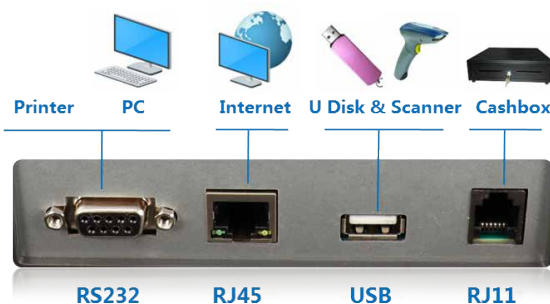

Cassette Type Label Printer

Built-in cassette label printer, easy and quick paper change, spare cassette can handle peak passenger flow easily.

Paper width: 60mm
Maximum print length: 100mm
Print speed: 100mm/s

Abundant Interface

USB2.0*1, can connect to scanner or U disc

RS232*1, can connect PC or printer

RJ11*1, used for cashbox (12V 1A)

RJ45*1: 8M 802.11 b/g/n, 2.4 GHz 2.5 GHz

WIFI: 8Mbps

Back office Software

The scale can be managed by the backoffice software and has the following functions: