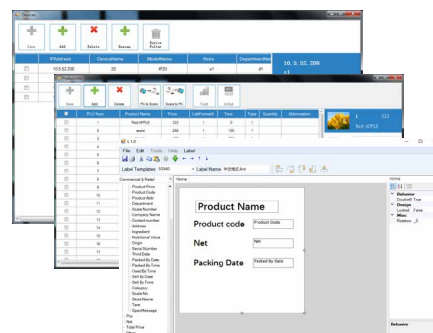

Abundant Interface

USB2.0*1, can connect to scanner or U disc

RS232*1, can connect PC or printer

RJ11*1, used for cashbox (12V 1A)

RJ45*1: 8M 802.11 b/g/n, 2.4 GHz 2.5 GHz

WIFI: 8Mbps

Back office Software

The scale can be managed by the backoffice software and has the following functions:

Device Management
Product edit
Label print format edit
Weighing record recovery
Advertisement image edit