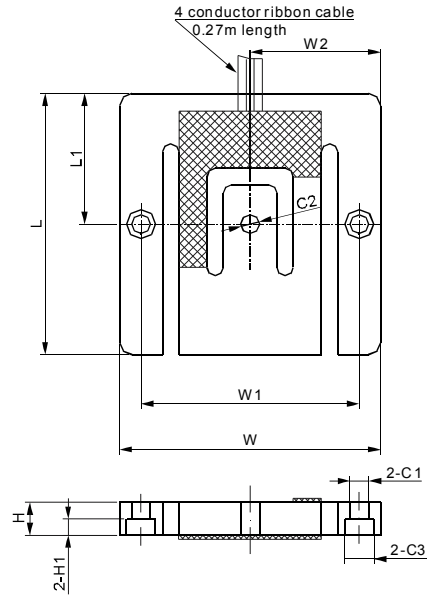

202WA

Aluminum

PLANARS

CE RoHS

DIMENSIONS

RATED CAPACITY	C1	C2	C3	H	H1	L	L1	W	W1	W2
lb/inches										
12.5 18.75	0.18 DIA	0.18 DIA	-	0.10	-	2.50	1.25	2.50	2.09	1.25
25	0.18 DIA	0.18 DIA	-	0.13	-	2.50	1.25	2.50	2.09	1.25
37.5 50	0.18 DIA	0.18 DIA	-	0.16	-	2.50	1.25	2.50	2.09	1.25
100	0.18 DIA	0.18 DIA	-	0.25	-	2.50	1.25	2.50	2.09	1.25
200	0.18 DIA	0.18 DIA	0.28 DIA	0.31	0.16	2.50	1.25	2.50	2.09	1.25
240	0.18 DIA	0.18 DIA	0.29 DIA	0.31	0.13	2.50	1.25	2.50	2.09	1.25
kg/mm										
5.67 8.50	4.6 DIA	4.6 DIA	-	2.5	-	63.5	31.8	63.5	53.1	31.8
11.34	4.6 DIA	4.6 DIA	-	3.2	-	63.5	31.8	63.5	53.1	31.8
17.01 22.68	4.6 DIA	4.6 DIA	-	4.0	-	63.5	31.8	63.5	53.1	31.8
45.36	4.6 DIA	4.6 DIA	-	6.4	-	63.5	31.8	63.5	53.1	31.8
90.72	4.6 DIA	4.6 DIA	7.1 DIA	7.9	4.0	63.5	31.8	63.5	53.1	31.8
108.86	4.6 DIA	4.6 DIA	7.4 DIA	8.0	3.2	63.5	31.8	63.5	53.1	31.8

SPECIFICATIONS

Rated Capacity	lb	12.5; 18.75; 25; 37.5; 50; 100; 200; 240
Weight (G), approx.	kg/lb	0.14 / 0.3
Full Scale Output	mV/V	0.9 0.05%
Zero Balance	mV/V	0.02
Non-linearity	%	< 0.017
Repeatability	%	< 0.017
Hysteresis error	%	< 0.017
Creep in 30 min.	%	< 0.030
Bridge Resistance	#	1000 5
Rated Excitation	V(DC/AC)	10 (15V Maximum)
Insulation Resistance	G#	>1! 50 VDC
Nominal Temperature Range	°C/°F	-10 to 40 / 14 to 104
Safe Overload	% of full scale	150
Breaking Overload	% of full scale	300
Seal Type		Environmentally-sealed, IP65